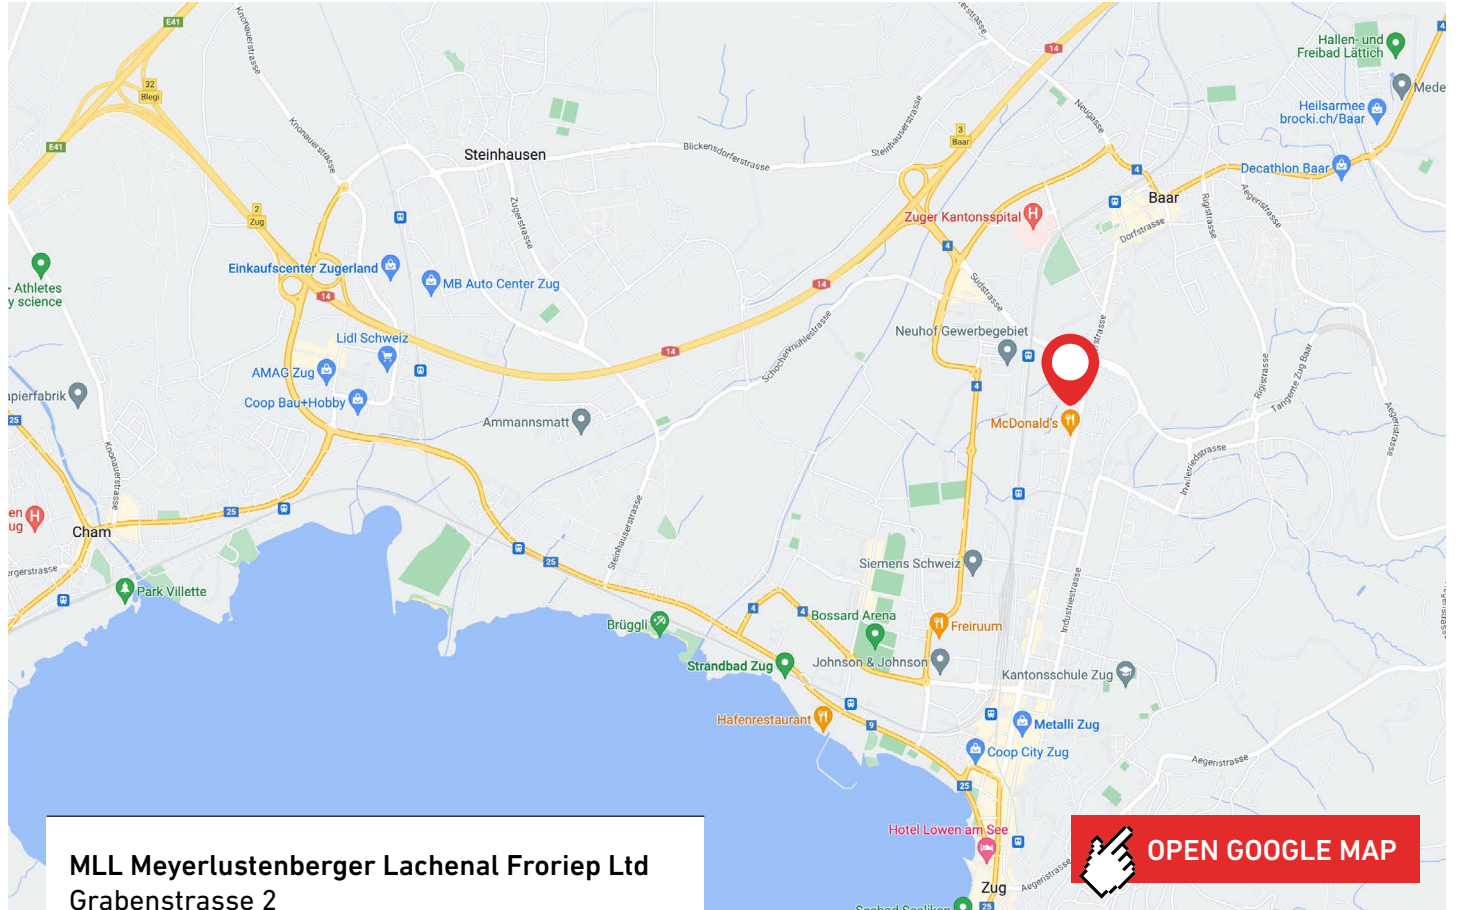

How to find us in Baar/Zug

Map source © Google

MLL Meyerlustenberger Lachenal Froriep Ltd
 Grabenstrasse 2
 6340 Baar/Zug
 +41 58 552 06 00
www.mll-legal.com | www.mll-news.com

Public Transportation

From Zug train station, take the S1 train in the direction of Baar or from Baar train station, take the S1 train in the direction of Zug to the Baar Neufeld station. Walk on the footpath alongside the railway line towards Zug (about 5 minutes). After approx. 300 m, take the railroad underpass on the left. Immediately after the railroad underpass on the left is a silver commercial building. Walk past it and follow the road towards the red light (2–3 minutes).

Parking

Our office is located at Grabenstrasse 2 (1st floor). You will find visitor parking in front of the building and additionally in front of the building at Grabenstrasse 25.